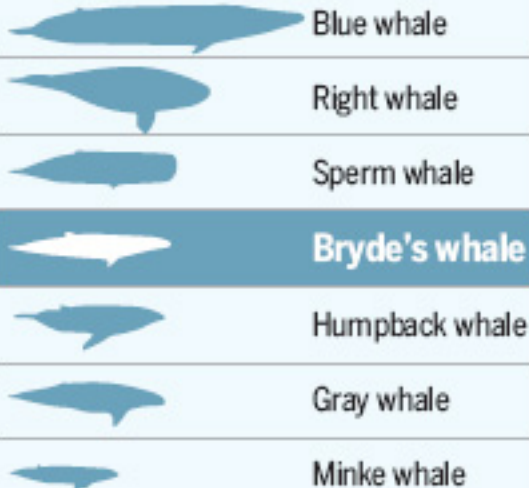

COLLISION COURSES

BRYDE'S WHALE SIGHTINGS

Comparison

Bryde's whale

13.7-14.5m

Adult weight: 16-18.5 tonnes