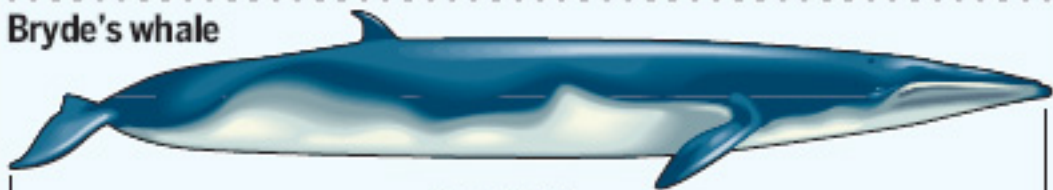

COLLISION COURSES

BRYDE'S WHALE SIGHTINGS

Comparison

Bryde's whale

13.7-14.5m

Adult weight: 16-18.5 tonnes