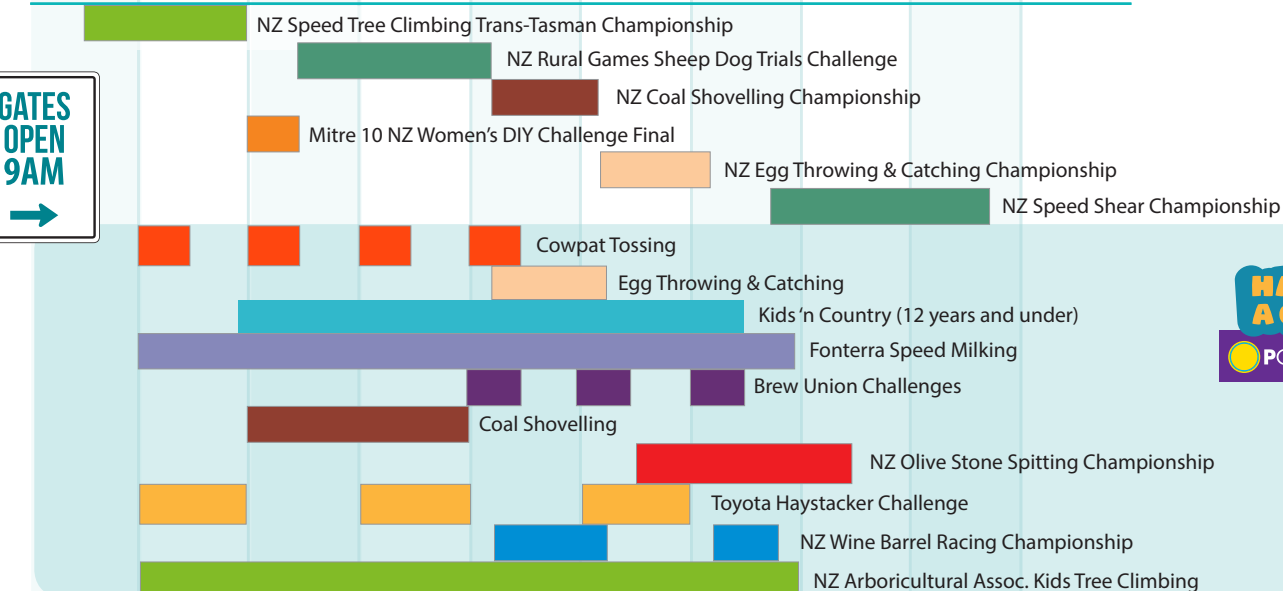

2017 SCHEDULE

ruralgames.co.nz

HILUX NEW ZEALAND
RURAL GAMES

SATURDAY 11 MARCH

9am 10am 11am 12pm 1pm 2pm 3pm 4pm 5pm 6pm

GATES
OPEN
9AM

HAVE
AGO!

POWERCO

SUNDAY 12 MARCH

9am 10am 11am 12pm 1pm 2pm 3pm 4pm 5pm 6pm

GATES
OPEN
9AM

HAVE
AGO!

POWERCO

HILUX NEW ZEALAND
RURAL GAMES

RUNNING OF THE WOOLS SCHEDULE

Manchester Street
FEILDING
FRIDAY 10 MARCH

11.15am-11.45am
Wool Fadge Teams Relay
(PGG Wrightson to Clock
Tower)

11.45am-12.00pm
Mitre 10 Man & Mutt Race
(Clock Tower to PGG Wrightson
return)

12.00pm-12.30pm
Running Of The Wools
(Saleyards to Clock Tower
return)