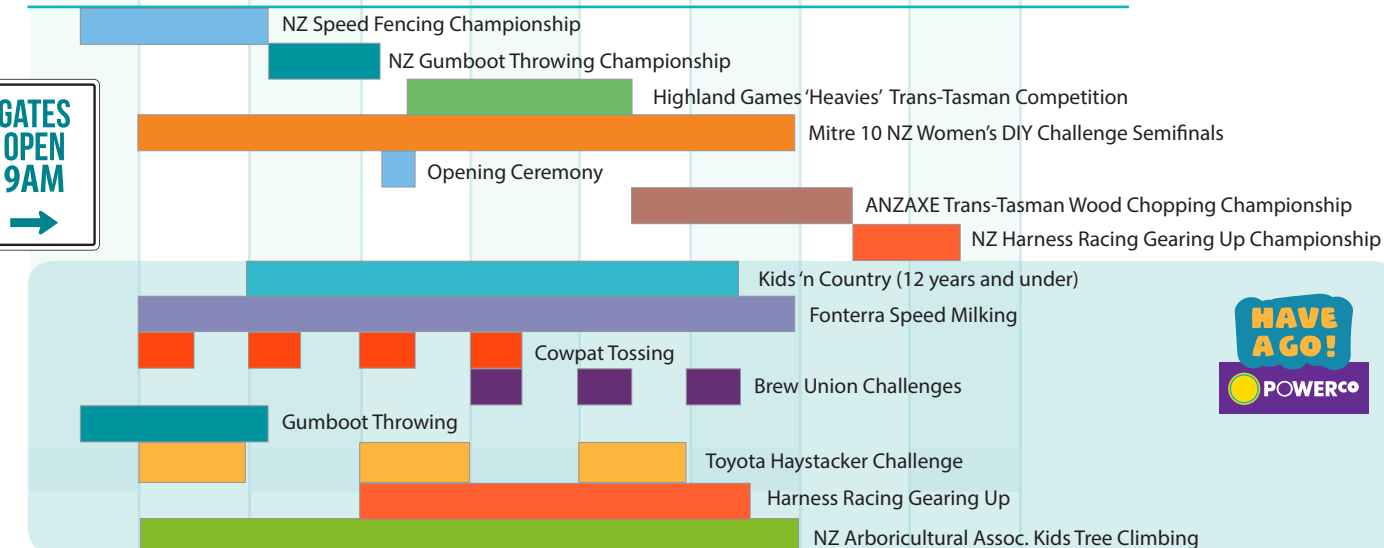

2017 SCHEDULE

ruralgames.co.nz

HILUX NEW ZEALAND
RURAL GAMES

SATURDAY 11 MARCH

9am 10am 11am 12pm 1pm 2pm 3pm 4pm 5pm 6pm

GATES
OPEN
9AM

HAVE
AGO!

POWERCO

SUNDAY 12 MARCH

9am 10am 11am 12pm 1pm 2pm 3pm 4pm 5pm 6pm

GATES
OPEN
9AM

HAVE
AGO!

POWERCO

HILUX NEW ZEALAND
RURAL GAMES

RUNNING OF THE WOOLS SCHEDULE

Manchester Street
FEILDING
FRIDAY 10 MARCH

11.15am-11.45am
Wool Fadge Teams Relay
(PGG Wrightson to Clock
Tower)

11.45am-12.00pm
Mitre 10 Man & Mutt Race
(Clock Tower to PGG Wrightson
return)

12.00pm-12.30pm
Running Of The Wools
(Saleyards to Clock Tower
return)