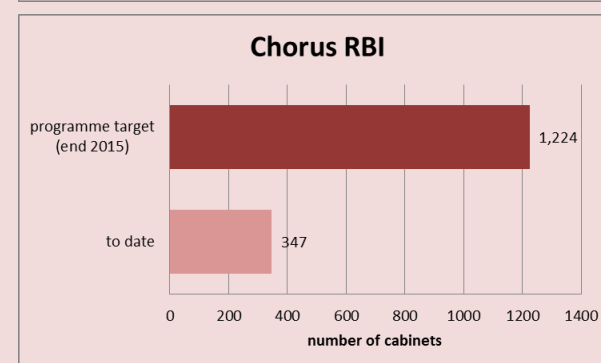

Rural Broadband Initiative (RBI)

Connecting 86% of rural homes and businesses (outside UFB areas) with broadband at peak speeds of at least 5Mbps by end 2015, through fixed wireless and improved copper services.

Vodafone

Role: provision of fixed wireless broadband capable of peak speeds of at least 5Mbps.

	this quarter	to date
Towers upgraded:	51	131
New towers installed:	13	30
Number of households covered (approximate):	33,755	89,235

Chorus

Role: deployment of fibre to cabinets, offering improved broadband services. Some residences will receive copper-based broadband speeds of up to 20Mbps.

	this quarter	to date
Cabinets upgraded:	83	347
Number of households covered (approximate):	12,700	36,100