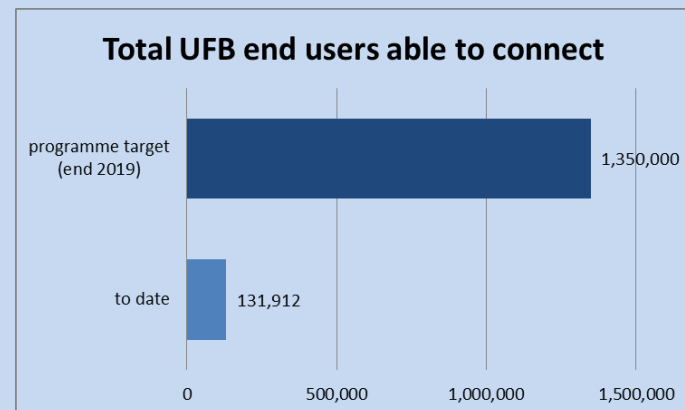

Whangarei	Woodhill, Central Ave, The Port, Limeburners, Hilltop, Kensington, Kiripaka Rd, Tikipunga Hill, Corks Rd, Mairtown, Kamo East, Otangarei, Regent, Western Hills Drive North.	Northpower
Auckland	Albany, Rosebank, East Tamaki, Herne Bay, Surrey Crescent, Waitaramoa, Mt Hobson, Orakei South, Waiata; parts of Browns Bay, Grey Lynn, Ponsonby and Remuera.	Chorus
Hamilton (incl. Cambridge and Te Awamutu)	The Boulevard, Pukete, Avalon, Maeroa, Frankton, St Andrews, Te Rapa, Melville, Hamilton Lake, Hamilton Central, East, Peachgrove, Claudlands, Swarbrick, Beerescourt, Dinsdale. Cambridge Central, Te Awamutu South and Central.	Ultrafast Fibre
Tokoroa	Central	Ultrafast Fibre
Tauranga	Tauranga Central and South, CBD, Gate Pa, Judea, Sulphur Pt, Omanu, Mount Central, Greerton, Pillans Pt, Merivale, Parkvale.	Ultrafast Fibre
Rotorua	Central Rotorua, Fairy Springs, Mangakakahi, Ohinemutu, Fenton Park	Chorus
Taupo	Central	Chorus
Napier-Hastings	Hospital Hill, Westshore, Marewa.	Chorus
New Plymouth	Central, Fitzroy	Ultrafast Fibre
Hawera	Central (parts of High Street), North	Ultrafast Fibre
Wanganui	Parts of CBD, Gonville, Durie Hill	Ultrafast Fibre
Palmerston North	Hospital and parts of Central.	Chorus
Masterton	Central including premises north of Chapel Street	Chorus
Wellington	Churton Park, Melling, Kelson (Belmont), Papakowhai, Whitby, Plimmerton.	Chorus
Blenheim	Parts of Central	Chorus
Ashburton	Central including Hampstead	Chorus
Christchurch	Halswell, Oaklands, Aidanfield, Papanui and Bishopdale; commercial parts of Woolston, Hornby, Sockburn and Middleton	Enable
Timaru	Fraser Park, Maori Park, Seaview, Washdyke, Highfield, Waimataitai	Chorus
Dunedin	Otago University area, Maori Hill, Woodhaugh	Chorus
Invercargill	Otakaro Park, Richmond, Windsor	Chorus