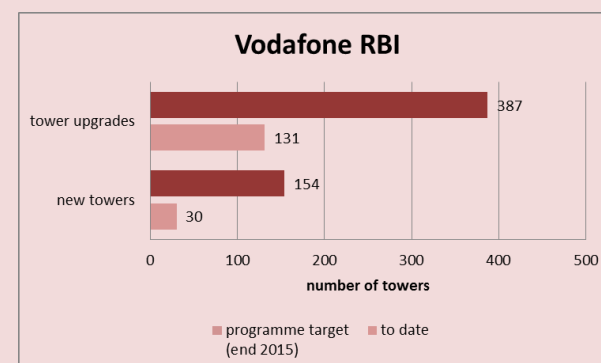

Rural Broadband Initiative (RBI)

Connecting 86% of rural homes and businesses (outside UFB areas) with broadband at peak speeds of at least 5Mbps by end 2015, through fixed wireless and improved copper services.

Vodafone

Role: provision of fixed wireless broadband capable of peak speeds of at least 5Mbps.

	this quarter	to date
Towers upgraded:	51	131
New towers installed:	13	30
Number of households covered (approximate):	33,755	89,235

Chorus

Role: deployment of fibre to cabinets, offering improved broadband services. Some residences will receive copper-based broadband speeds of up to 20Mbps.

	this quarter	to date
Cabinets upgraded:	83	347
Number of households covered (approximate):	12,700	36,100