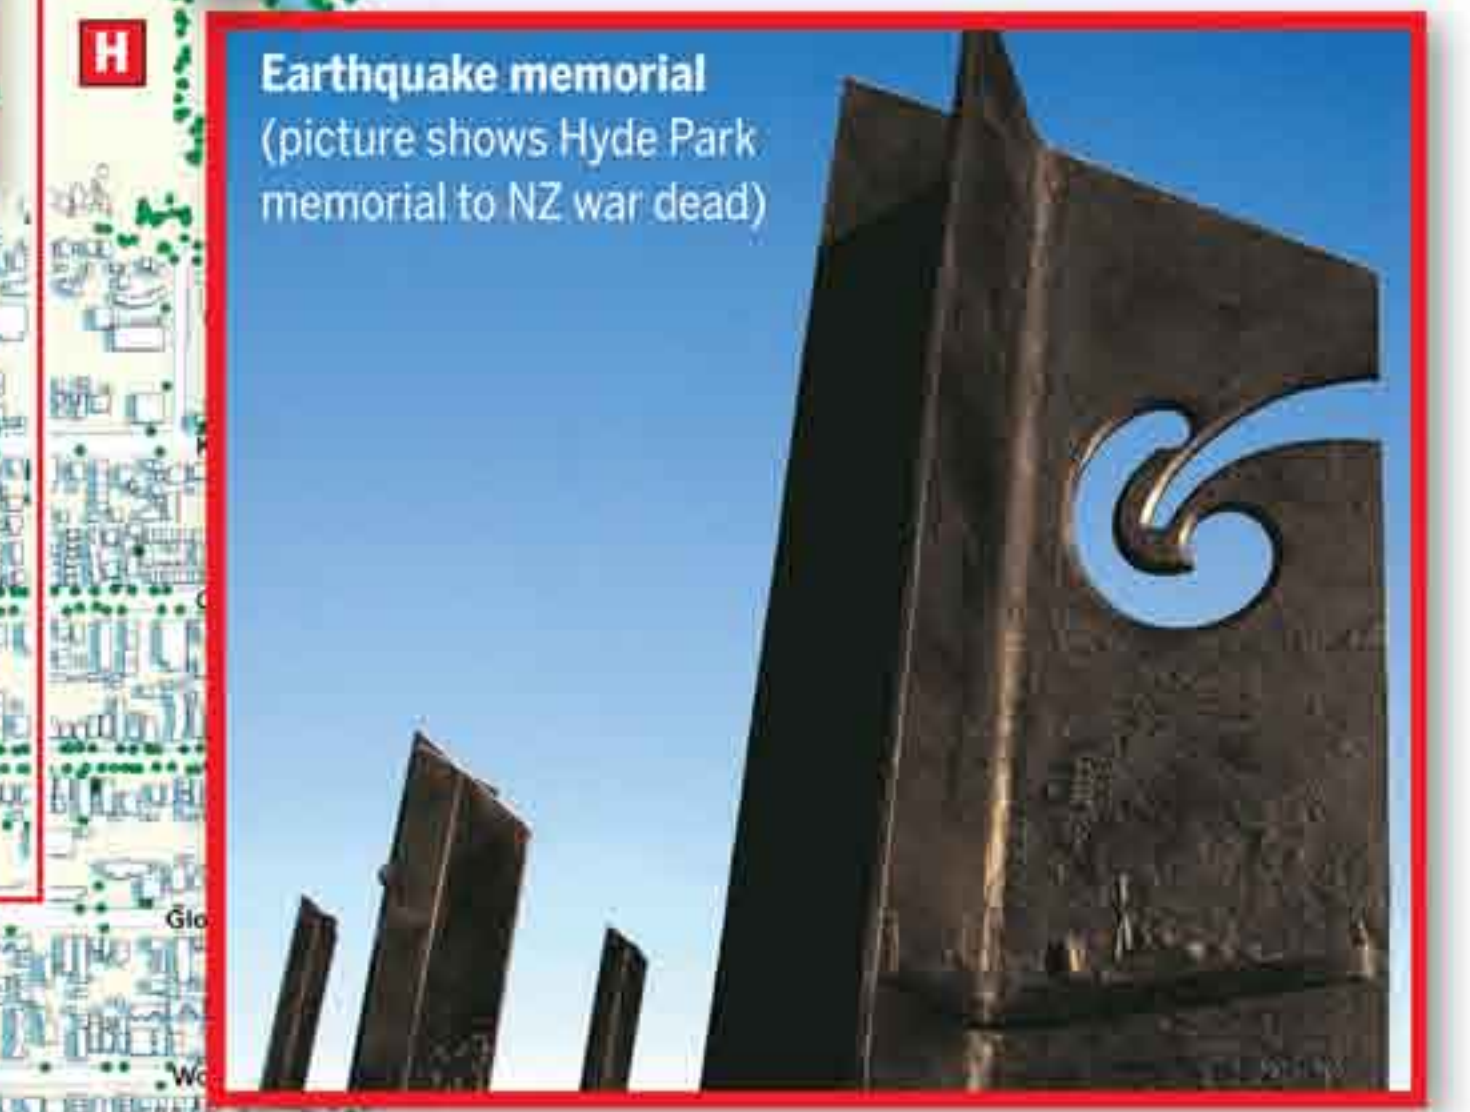

VISION OF A NEW CHRISTCHURCH

HEART OF A NEW CITY

Central Christchurch will become the thriving heart of an international city.

It will draw on its rich natural and cultural heritage and skills and passion of its people to embrace opportunities for innovation and growth.

Redevelopment will acknowledge the past and reflect the best of the new.

Te Puna Ahurea Cultural Centre 7
Illustrative concept courtesy of Te Rūnanga o Ngāi Tahu

Avon River scene 6
Artist's impression

Convention Centre 2

Earthquake memorial
(picture shows Hyde Park memorial to NZ war dead)

- 1 The Frame
- 2 Convention Centre precinct
- 3 Stadium
- 4 Metro sports facility
- 5 Bus interchange
- 6 Avon River precinct
- 7 Te Puna Ahurea cultural centre
- 8 The Square
- 9 Performing arts precinct
- 10 Justices and emergency services precinct
- 11 Health precinct
- 12 Cricket oval
- 13 Residential demonstration
- 14 Central library
- 15 Innovation precinct
- 16 Retail precinct
- A Canterbury Museum
- B Arts Centre
- C Christchurch Art Gallery
- D CCC Civic Offices
- E Ballantynes
- F CPIT Campus
- G Temporary cathedral
- H Possible future park