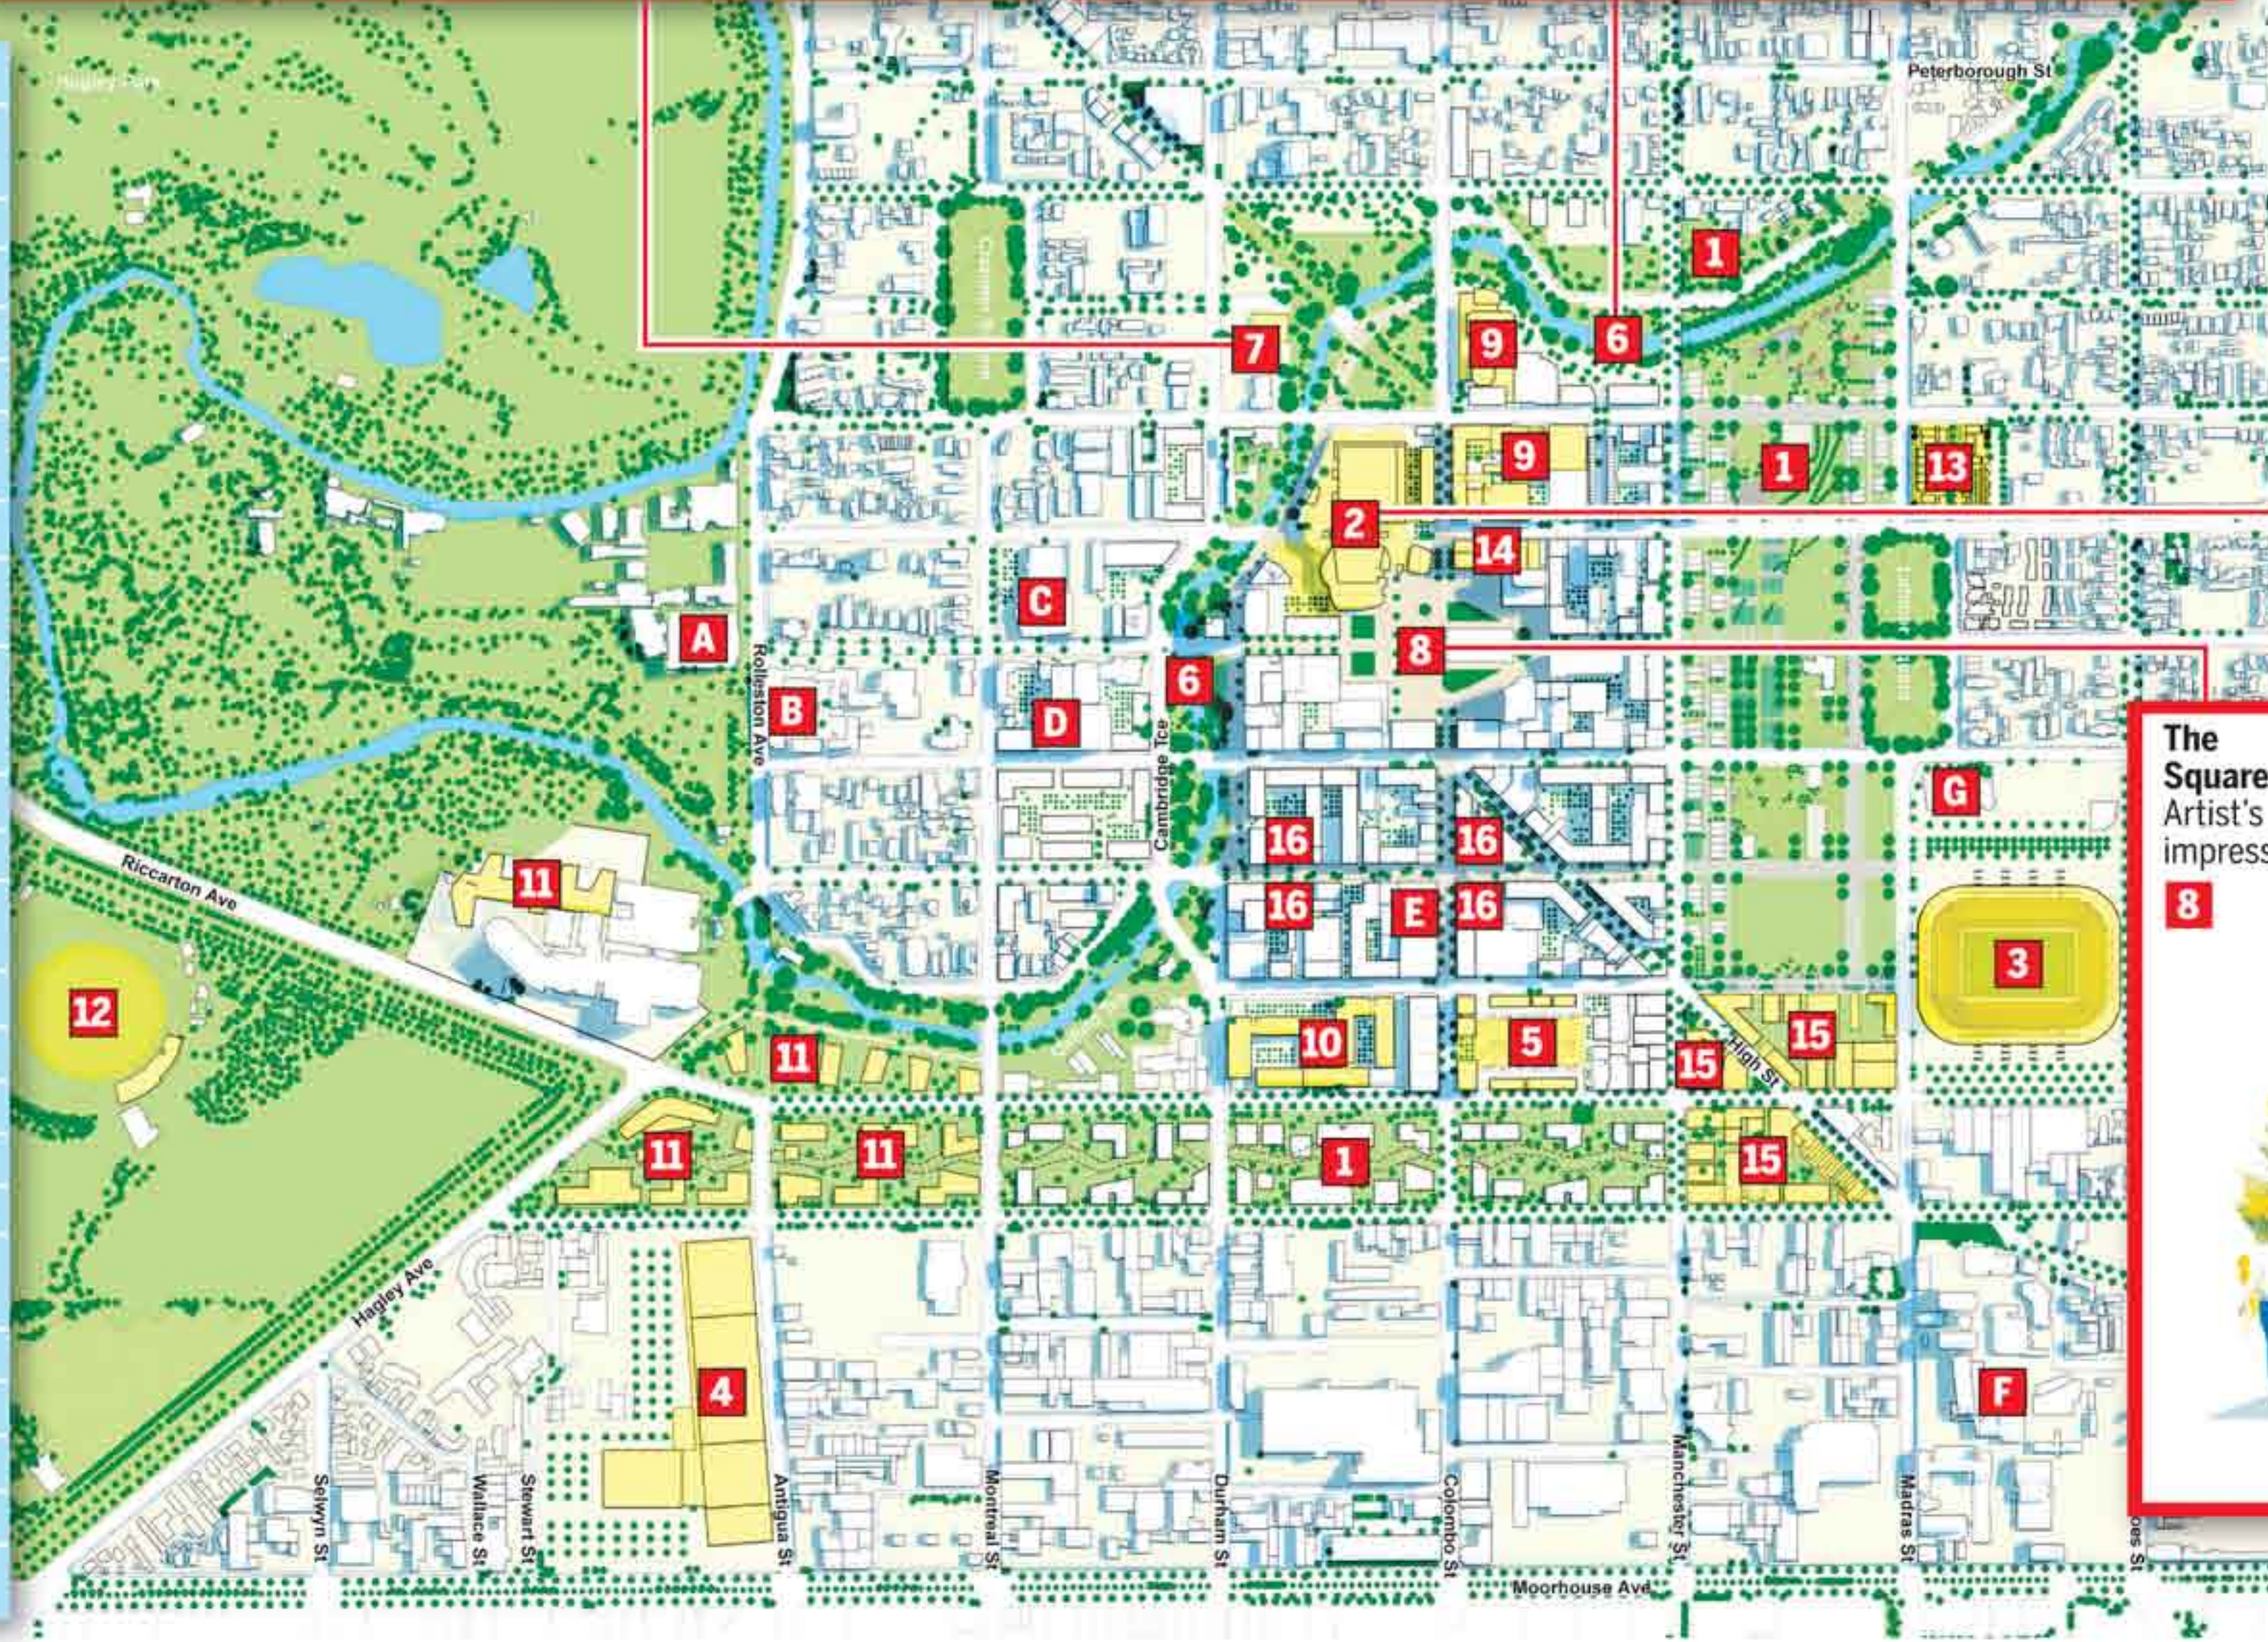

Redevelopment will acknowledge the past and reflect the best of the new.

Te Puna Ahurea Cultural Centre 7
Illustrative concept courtesy of Te Rūnanga o Ngāi Tahu

Avon River scene 6
Artist's impression

Convention Centre 2

Earthquake memorial
(picture shows Hyde Park memorial to NZ war dead)

- 1 The Frame
- 2 Convention Centre precinct
- 3 Stadium
- 4 Metro sports facility
- 5 Bus interchange
- 6 Avon River precinct
- 7 Te Puna Ahurea cultural centre
- 8 The Square
- 9 Performing arts precinct
- 10 Justices and emergency services precinct
- 11 Health precinct
- 12 Cricket oval
- 13 Residential demonstration
- 14 Central library
- 15 Innovation precinct
- 16 Retail precinct
- A Canterbury Museum
- B Arts Centre
- C Christchurch Art Gallery
- D CCC Civic Offices
- E Ballantynes
- F CPIT Campus
- G Temporary cathedral
- H Possible future park

The Square
Artist's impression
8